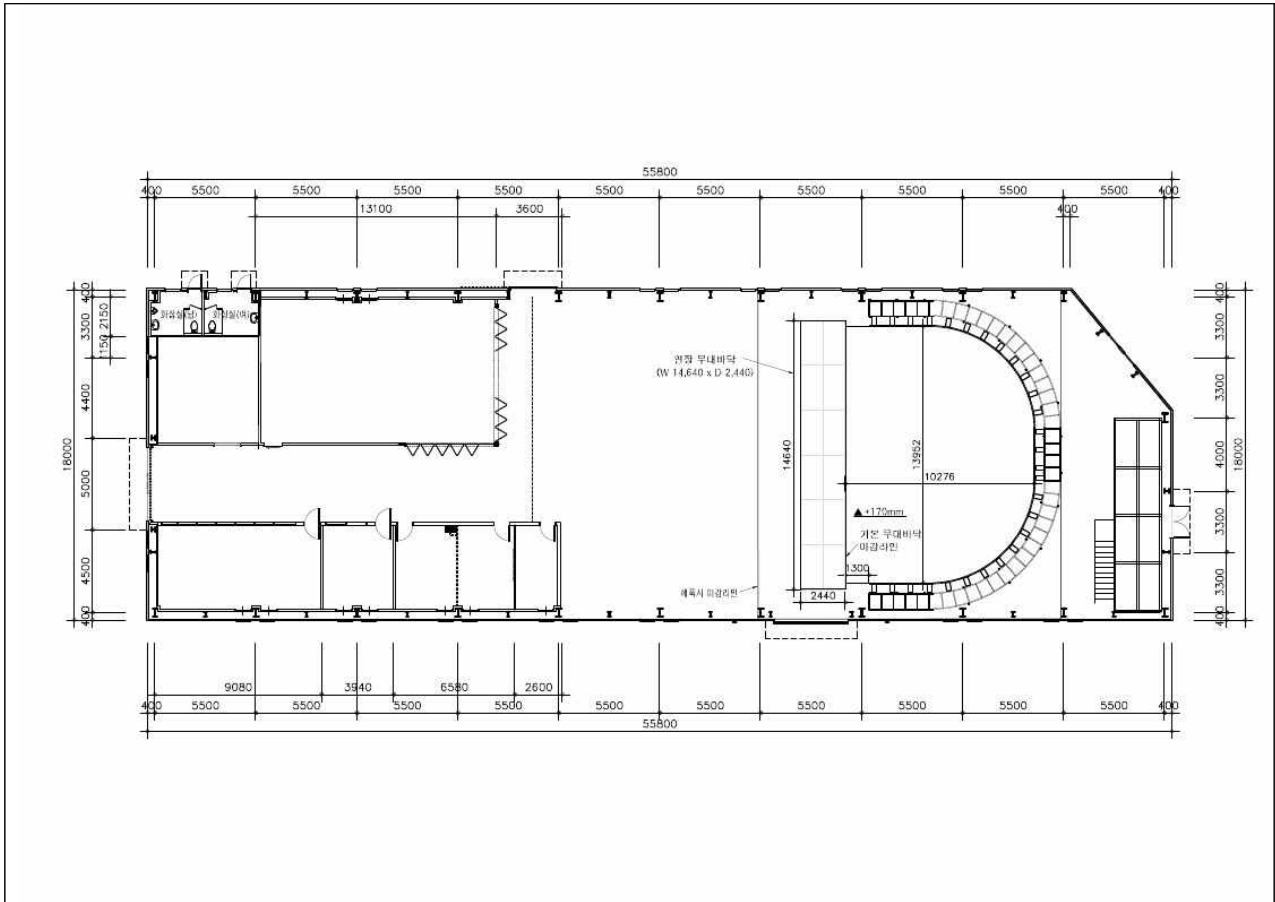

□ **주식회사 비브스튜디오스** 비브스튜디오스 버추얼 스튜디오(www.vivestudios.com)

□ 스튜디오 정보

담당자	서준호 본부장 / 02-574-7076 / cohenseo@vivestudios.com
스튜디오명	비브스튜디오스 버추얼 스튜디오
우선지원분야	1순위 영화/드라마 2순위 방송 공연 쇼 이벤트 3순위 뮤직비디오
위치	경기도 광주시 곤지암읍
특장점	- AR / XR / In-camera VFX & Photo Shoot 전문 All IN ONE 제작스튜디오 - 리얼타임엔진 환경 어셋 40개 이상 보유 - 자동차 주행 장면 촬영을 위한 전용 시뮬레이터 보유 - 디지털 휴먼 제작을 위한 Face 전용 3D 스캐너 보유
기타 참고사항	촬영 장비는 지원 가능하나 촬영/조명 감독 인력 없음

□ 플로어플랜