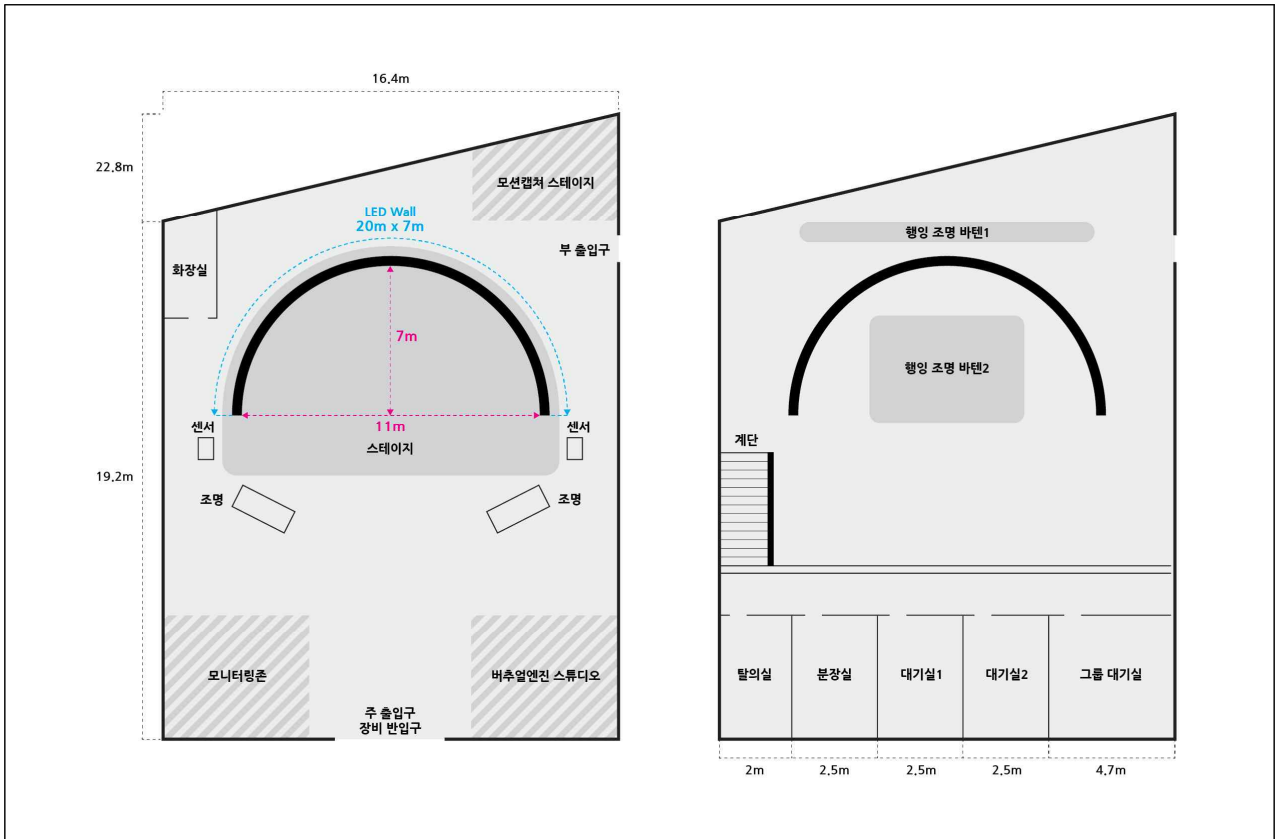

□ **주식회사 더블베어스** 더블스튜디오(<http://www.doublestudio.co.kr/>)

□ **스튜디오 정보**

담당자	김병수 이사 / 02-6359-0315 / doublebears@naver.com
스튜디오명	더블스튜디오
우선지원분야	1순위 엔터테인먼트 2순위 영화
위치	경기도 파주시 산남동
특장점	- 국내 스튜디오 중 가장 큰 곡률의 디스플레이월로 영화, 드라마 촬영에 최적화 - 자사 홈페이지를 활용한 프리즈 시스템(배경어셋 100종 이상을 홈페이지에서 확인 가능 및 예약시스템 보유) - 자체 VP솔루션 DB Solution을 활용한 오퍼레이팅 지원
기타 참고사항	7/1 ~ 7/15 내부 일정으로 이용 불가

□ **플로어플랜**